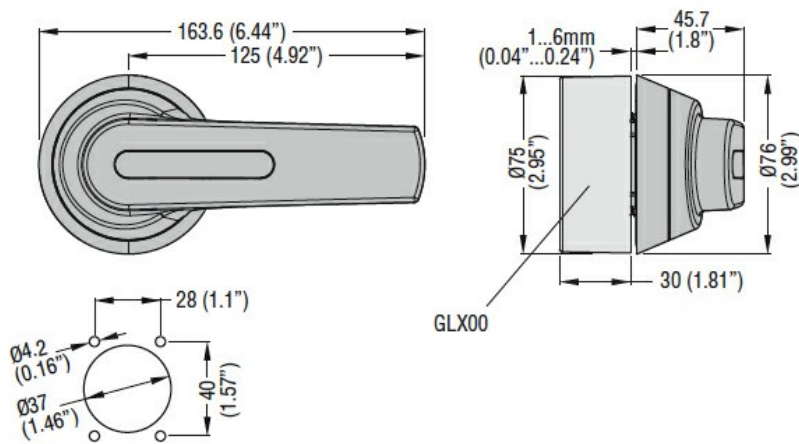

Product designation
Product type designation

Handle
GLX6

Dimensions

Certifications and compliance

Compliance

IEC/EN 60947-1
IEC/EN 60947-3

Certifications

cULus

ETIM classification

ETIM 8.0

EC000230 -
Door coupling
handle for
switchgear