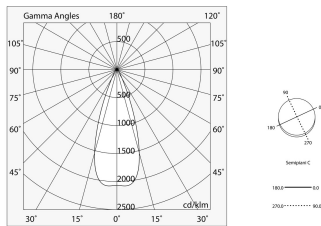

P-30 PCB

105826.01

novalux
ITALIAN LIGHTING DESIGN SINCE 1948

Features

Use: Indoor
Type of installation: RECESSED INTO PLASTERBOARD
Emission: ADJUSTABLE
Optics: SPOT
Beam: 34°
Colour: WHITE
Dimming: ON/OFF
Emergency: NO
L: 800mm
A: 31mm
H: 31mm
Made in: ITALY
Warranty: 5 years