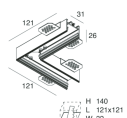

This technical data sheet is owned by Novalux S.r.l., all rights reserved. Novalux S.r.l. reserves the right to make changes without prior notice.

P-30 PCB

105826.01

novalux
ITALIAN LIGHTING DESIGN SINCE 1948

COMPLETION ACCESSORIES

P-30: COPPIA TESTATE STRIP/INCASSO BIA

103316.01

P-30: ANGOLO L INCASSO BIANCO

103328.01

P-30: COVER ANGOLO L BIANCO

103329.01

P-30: ANGOLO T INCASSO BIANCO