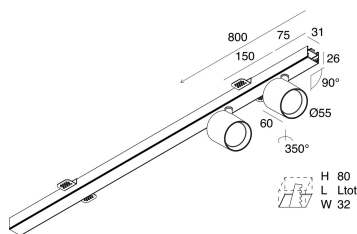

P-30 PCB

105826.01

novalux
ITALIAN LIGHTING DESIGN SINCE 1948

Features

Use: Indoor
Type of installation: RECESSED INTO PLASTERBOARD
Emission: ADJUSTABLE
Optics: SPOT
Beam: 34°
Colour: WHITE
Dimming: ON/OFF
Emergency: NO
L: 800mm
A: 31mm
H: 31mm
Made in: ITALY
Warranty: 5 years

Tech data

Luminaire input power: 19.6W
Luminaire luminous flux: 1802lm
IP: 20
Insulation class: I
Supply voltage: 220-240V 50/60Hz
SELV: Si

Source

Light source: LED
Source power: 18W
Source luminous flux: 2030lm
Colour temperature: 3000K
CRI: >90
Colour tolerance: 2 Step MacAdam
LED lifespan: 50000h L80 B20