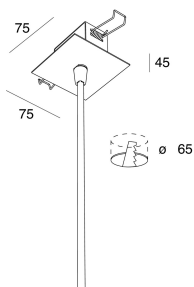

P-30 READY

103338.02

novalux
ITALIAN LIGHTING DESIGN SINCE 1948

MOUNTING ACCESSORIES

P-30: ROSONE CARTON. ALIM L=1200 3P BIA

103319.01