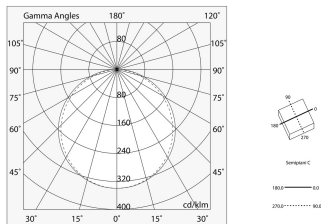

P-30 READY

103338.02

novalux
ITALIAN LIGHTING DESIGN SINCE 1948

Features

Use: Indoor
Type of installation: WALL, CEILING MOUNTED
Emission: DIRECT
Optics: OPAL
Colour: BLACK
Dimming: ON/OFF
Emergency: NO
L: 830mm
A: 830mm
H: 31mm
Made in: ITALY
Warranty: 5 years
Weight: 5.2kg

Tech data

Luminaire input power: 39.7W
Luminaire luminous flux: 3336lm
IP: 40
Insulation class: I
Supply voltage: 220-240V 50/60Hz
SELV: Si

Source

Light source: LED
Source power: 32W
Source luminous flux: 6298lm
Colour temperature: 4000K
CRI: >90
Colour tolerance: 3 Step MacAdam
LED lifespan: 50000h L80 B20