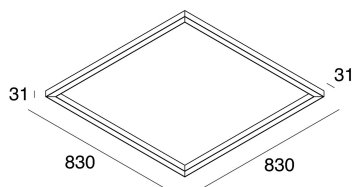

P-30 READY

103338.02

novalux
ITALIAN LIGHTING DESIGN SINCE 1948

Features

Use: Indoor
Type of installation: WALL, CEILING MOUNTED
Emission: DIRECT
Optics: OPAL
Colour: BLACK
Dimming: ON/OFF
Emergency: NO
L: 830mm
A: 830mm
H: 31mm
Made in: ITALY
Warranty: 5 years
Weight: 5.2kg