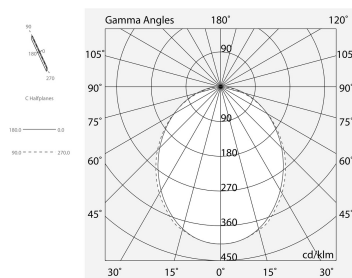

LUCKY MINI

103526.01H

novalux

ITALIAN LIGHTING DESIGN SINCE 1948

Features

Use: Indoor
Type of installation: SUSPENDED, CEILING MOUNTED
Emission: DIRECT
Optics: OPAL
Colour: WHITE
Dimming: PUSH, DALI
Emergency: NO
L: 800mm
A: 38mm
H: 65mm
Made in: ITALY
Warranty: 5 years
Weight: 1.5kg