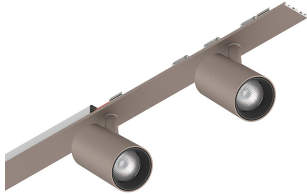

P-30 STRIP LED

105881.21

novalux
ITALIAN LIGHTING DESIGN SINCE 1948

Features

Use: Indoor
Type of installation: RECESSED INTO PLASTERBOARD, SUSPENDED, CEILING MOUNTED
Emission: ADJUSTABLE
Optics: SPOT
Beam: 20°
Colour: CAPPUCCINO
Dimming: ON/OFF
Emergency: NO
L: 800mm
A: 31mm
Made in: ITALY
Warranty: 5 years

Tech data

Luminaire input power: 14.9W
Luminaire luminous flux: 950lm
IP: 20
Insulation class: I
Supply voltage: 220-240V 50/60Hz
SELV: Si

Source

Light source: LED
Source power: 12W
Colour temperature: 3000K
CRI: >90
Colour tolerance: 2 Step MacAdam
LED lifespan: 50000h L80 B20