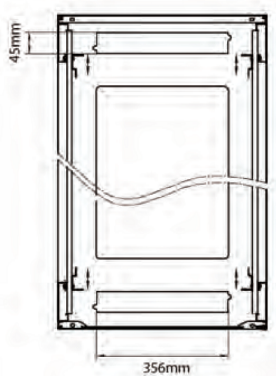

### Dessins de produits

Front

Side

Rear

Roof

Base

#### Base Cut Out Dimensions

380 mm Wide  
 by  
 276 mm Deep (600 mm deep rack)  
 476 mm Deep (800 mm deep rack)  
 676 mm Deep (1000 mm deep rack)