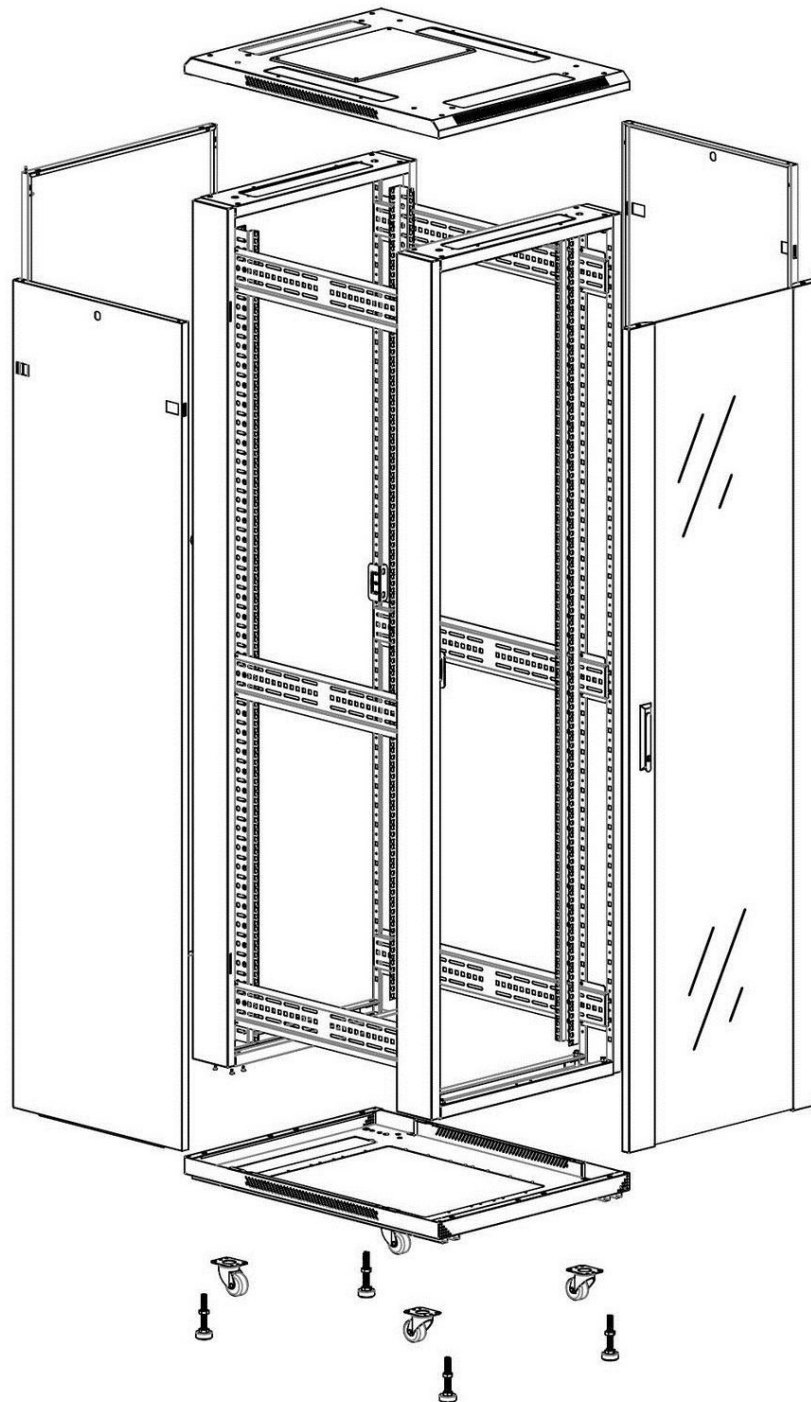

Environ CR600 20U Rack 600x800 mm Verre (F)
Acier (R) Panneaux latéraux absents / Sans
gestion...

Référence du produit: 542-2068-GSBN-BK

excel
without compromise.

Vue éclatée