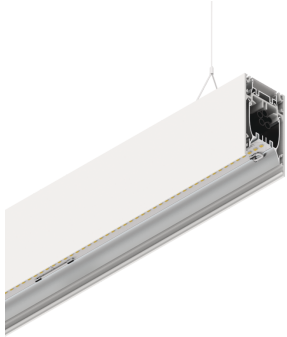

HERO B

108776.01H

novalux
ITALIAN LIGHTING DESIGN SINCE 1948

Features

Use: Indoor
Type of installation: SUSPENDED
Emission: DIRECT/INDIRECT
Colour: WHITE
Dimming: PUSH
Emergency: NO
L: 2800mm
A: 53mm
H: 92mm
Made in: ITALY
Warranty: 5 years
Weight: 10kg

Tech data

Luminaire input power: 132.5W
Indirect luminous flux: 6226lm
IP: 40
Insulation class: I
Supply voltage: 220-240V 50/60Hz
SELV: Si

Source

Light source: LED
Source power: 113W
Colour temperature: 2700K
CRI: >90
Colour tolerance: 3 Step MacAdam
LED lifespan: 50000h L80 B20