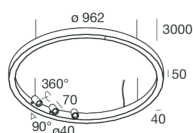

HALOS SPOT

109702.21

novalux
ITALIAN LIGHTING DESIGN SINCE 1948

Features

Use: Indoor
Type of installation: SUSPENDED
Emission: DIRECT
Optics: OPALE/SPOT
Beam: 40°
Colour: CAPPUCCINO
Dimming: WITH ACCESSORY
Emergency: NO
L: Ø 962mm
A: 40mm
H: 50mm
Made in: ITALY
Warranty: 5 years
Weight: 7.5kg