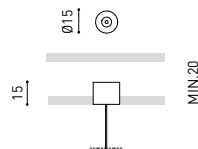

FASTENING
STEEL CABLE TRIMLESS*
A023-00-05- | W | N |