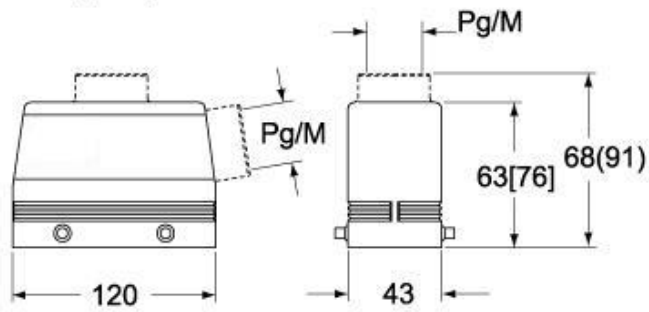

Part number

CAF 24.21

Hood, C-TYPE series, with 4 pegs, Pg21 frontal cable entry, size "104.27", high construction

Product description		Material properties	
Product type	Hood	Colour	RAL 7040 grey
Series	C-TYPE		Compliant with exemption 6(c): copper alloy containing up to 4% lead by weight
Closing type	With 4 pegs	RoHs conformity	
Size	Size 104.27	China RoHs - EFUP	50
Cable entry	Frontal cable entry with adapter Pg21	REACH SVHC substances	Yes Lead
Specification	High construction	SCIP number	15deaf78-e939-4401-a0b0-e2228ca32a03
Technical data		Approvals / Standards	
IP degree of protection	IP65 / IP66 / IP69	Certifications	DNV, BV
Further technical details		UL	ECBT2
Weight	276,00 g	cUL	ECBT8
Operating temperature range (min, max)	-40°C...+125°C	General ordering information	
		EAN13 code	8015747005968
		Packaging Information	
		Sub-packaging weight	1,38 kg
		Sub-packaging description	Plastic packaging
		Sub-packaging quantity	5 Pcs
		Sub-packaging EAN barcode	8015747005975

Part number

CAF 24.21

Catalogue drawings

**CHO [CAO] CHV (CAV) - MHO [MAO]
MHV (MAV)**

CHV G (CAV G) - MHV G (MAV G) - [MFV G]

Notes

Dimensions shown in mm are not binding and may be changed without notice.