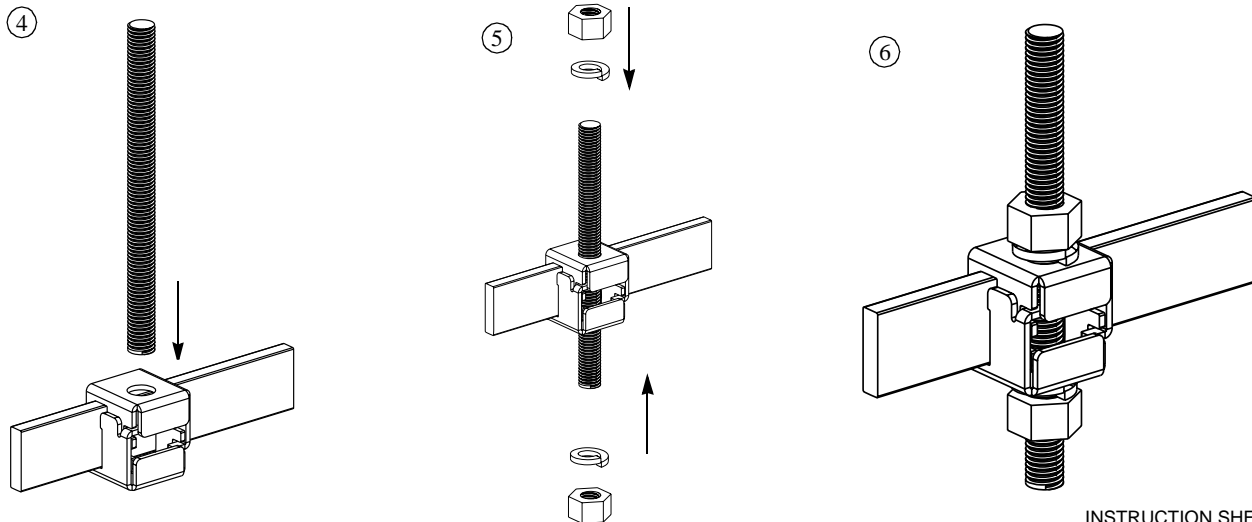

FIBERRUNNER 2 pc. Ladder Bracket Kit for Threaded Rod

PART NUMBERS: F2PCLB12, F2PCLB12M, F2PCLB58, F2PCLB58M

FOR USE WITH PANDUIT FIBERRUNNER ROUTING SYSTEMS

INSTALLATION INSTRUCTIONS

Panduit Corp. 2001

Printed in U.S.A.