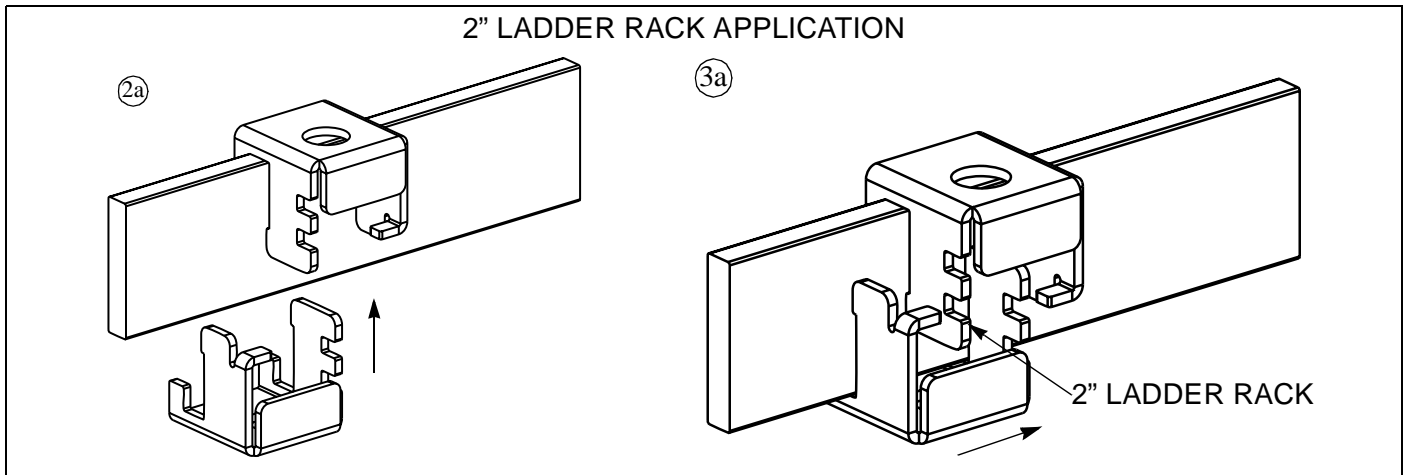

FIBERRUNNER 2 pc. Ladder Bracket Kit for Threaded Rod

PART NUMBERS: F2PCLB12, F2PCLB12M, F2PCLB58, F2PCLB58M

FOR USE WITH PANDUIT FIBERRUNNER ROUTING SYSTEMS

INSTALLATION INSTRUCTIONS

Panduit Corp. 2001

Printed in U.S.A.