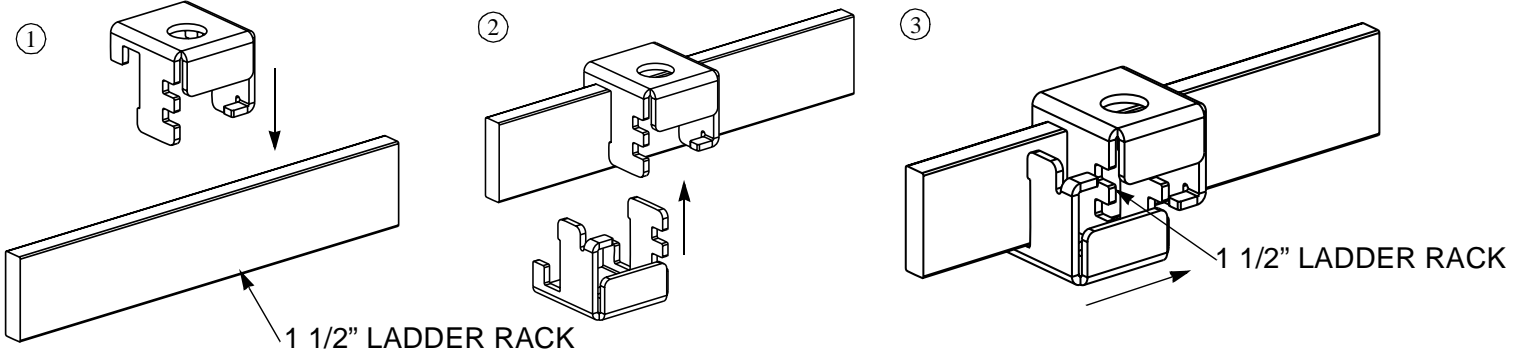

FIBERRUNNER 2 pc. Ladder Bracket Kit for Threaded Rod

PART NUMBERS: F2PCLB12, F2PCLB12M, F2PCLB58, F2PCLB58M

FOR USE WITH PANDUIT FIBERRUNNER ROUTING SYSTEMS

INSTALLATION INSTRUCTIONS

Panduit Corp. 2001

Printed in U.S.A.