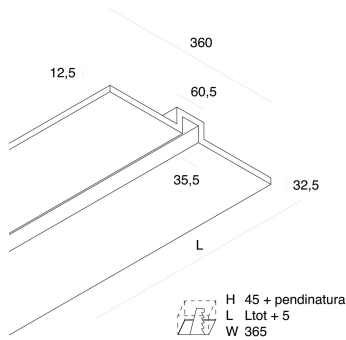

L-36 TRACK

1018B2.99

novalux
ITALIAN LIGHTING DESIGN SINCE 1948

Features

Use: Indoor
Type of installation: RECESSED INTO PLASTERBOARD
L: 360mm
H: 45mm
Made in: ITALY
Warranty: 5 years
Weight: 7.6kg

[View more product info](#)