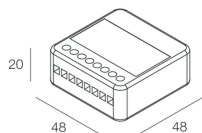

GIADA SYSTEM

105918.99

novalux
ITALIAN LIGHTING DESIGN SINCE 1948

Features

Use: Indoor
Dimming: PUSH
Emergency: NO
L: 48mm
A: 48mm
H: 20mm
D: 51mm
Made in: ITALY
Warranty: 3 years
Weight: 0.095kg

Tech data