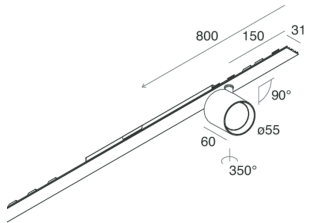

P-30 STRIP LED

1058C1.21

novalux
ITALIAN LIGHTING DESIGN SINCE 1948

Features

Use: Indoor
Type of installation: RECESSED INTO PLASTERBOARD, SUSPENDED, CEILING MOUNTED
Emission: ADJUSTABLE
Optics: SPOT
Beam: 34°
Colour: CAPPUCCINO
Dimming: ON/OFF
Emergency: NO
L: 800mm
A: 31mm
Made in: ITALY
Warranty: 5 years

Tech data

Luminaire input power: 14.9W
Luminaire luminous flux: 991lm
IP: 20
Insulation class: I
Supply voltage: 220-240V 50/60Hz
SELV: Si

Source

Light source: LED
Source power: 9W
Source luminous flux: 1120lm
Colour temperature: 4000K
CRI: >90
Colour tolerance: 2 Step MacAdam
LED lifespan: 50000h L80 B20