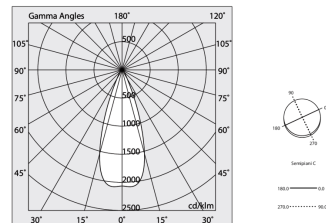

P-30 STRIP LED

1058C1.21

novalux
ITALIAN LIGHTING DESIGN SINCE 1948

Features

Use: Indoor
Type of installation: RECESSED INTO PLASTERBOARD, SUSPENDED, CEILING MOUNTED
Emission: ADJUSTABLE
Optics: SPOT
Beam: 34°
Colour: CAPPUCCINO
Dimming: ON/OFF
Emergency: NO
L: 800mm
A: 31mm
Made in: ITALY
Warranty: 5 years

Tech data

Luminaire input power: 14.9W
Luminaire luminous flux: 991lm
IP: 20
Insulation class: I
Supply voltage: 220-240V 50/60Hz
SELV: Si

Source

Light source: LED
Source power: 9W
Source luminous flux: 1120lm
Colour temperature: 4000K
CRI: >90
Colour tolerance: 2 Step MacAdam
LED lifespan: 50000h L80 B20