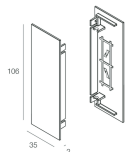

RECTA

111415.20

novalux
ITALIAN LIGHTING DESIGN SINCE 1948

COMPLETION ACCESSORIES

RECTA: COPPIA TESTATE CF

111428.20