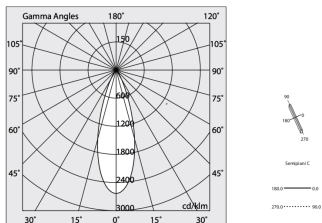

Novalux S.r.l. via Marzabotto, 2 40050 Funo di Argelato (BO) Italy
Tel: +39 051 860558 · Fax +39 051 6647859 · Mail: info@novalux.it · VAT number 00536541204 · novalux.com
Company subject to the management and coordination by SLV GmbH

This technical data sheet is owned by Novalux S.r.l., all rights reserved. Novalux S.r.l. reserves the right to make changes without prior notice.