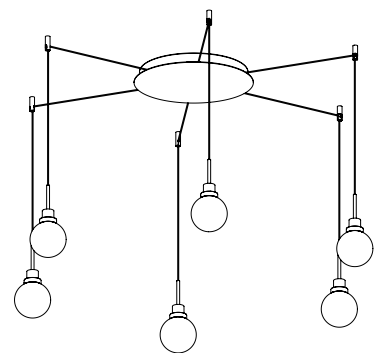

FANCY SHAPE BASE

ARKOSLIGHT®

MANDATORY FOR INSTALLATION

FANCY SHAPE BASES	n° Lamps	ON/OFF	A417-02-11 WT NT	 DALI	A417-02-12 WT NT	
FANCY SHAPE BASE 2 550 mA	1 to 2					2 Equidistant Fixing Points
FANCY SHAPE BASE 3 550 mA	3					6 Equidistant Fixing Points
FANCY SHAPE BASE 6 550 mA	4 to 6					12 Equidistant Fixing Points

220 V~ |  | 

Fancy Shape BASE
2 LAMPS

Fancy Shape BASE
3 LAMPS

Fancy Shape BASE
6 LAMPS

NT

WT

ATTENTION

Fancy Shape Base NT: Base and Cap in Black.

Fancy Shape Base WT: Black Base and White Cap.

Luminaire Cable: Black in all finishes.