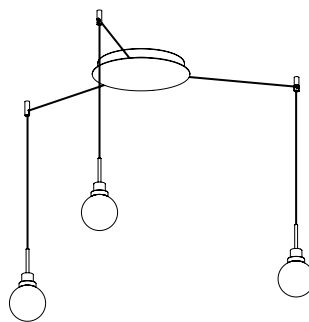

FANCY SHAPE BASE

ARKOSLIGHT®

MANDATORY FOR INSTALLATION

FANCY SHAPE BASES	n° Lamps	ON/OFF	A417-02-11 WT NT	 DALI	A417-02-12 WT NT	
FANCY SHAPE BASE 2 550 mA	1 to 2					2 Equidistant Fixing Points
FANCY SHAPE BASE 3 550 mA	3					6 Equidistant Fixing Points
FANCY SHAPE BASE 6 550 mA	4 to 6					12 Equidistant Fixing Points

220 V~ |  | 

Fancy Shape BASE
2 LAMPS

Fancy Shape BASE
3 LAMPS

Fancy Shape BASE
6 LAMPS

NT

WT

ATTENTION

Fancy Shape Base NT: Base and Cap in Black.

Fancy Shape Base WT: Black Base and White Cap.

Luminaire Cable: Black in all finishes.