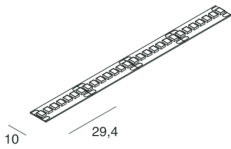

STRIP LED

100938.99

novalux
ITALIAN LIGHTING DESIGN SINCE 1948

Features

Use: Indoor
Dimming: WITH ACCESSORY
Emergency: WITH ACCESSORY
L: 5000mm
A: 10mm
Warranty: 5 years
Weight: 0.155kg

Tech data

Luminous flux in emergency: L min = 30 L max = 130 - 1h: 17% / 3h: 7%
IP: 20
Insulation class: III
Supply voltage: 24 Vdc
Energy efficiency class: F
SELV: No

Source

Light source: LED
Source power: 19.2W/m
Source luminous flux: 1952lm
Colour temperature: 2700K
CRI: >90
LED lifespan: 30000h L70 B20

Compliance

CEI EN 60598-1:2015 + A11:2009. IEC 60598-2:2015 2-1

Standards

Photobiological risk: RISK GROUP 1 Certified fixture in RISK GROUP 1 (Low Risk)-The fixture does not pose a hazard due to normal behavioral limitations on exposure - in accordance with CEI EN 62471:2010-01, IEC TR 62778:2014.

CAM edilizia: The product complies with the requirements for public buildings, ministerial decree of 23rd June 2022 n.256.

[View more product info](#)

Novalux S.r.l. via Marzabotto, 2 40050 Funo di Argelato (BO) Italy
Tel: +39 051 860558 · Fax +39 051 6647859 · Mail: info@novalux.it · VAT number 00536541204 · novalux.com
Company subject to the management and coordination by SLV GmbH

This technical data sheet is owned by Novalux S.r.l., all rights reserved. Novalux S.r.l. reserves the right to make changes without prior notice.