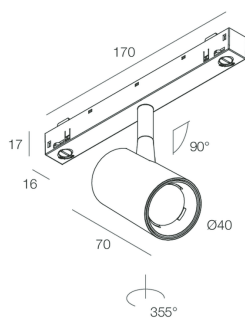

Novalux S.r.l. via Marzabotto, 2 40050 Funo di Argelato (BO) Italy
Tel: +39 051 860558 · Fax +39 051 6647859 · Mail: info@novalux.it · VAT number 00536541204 · novalux.com
Company subject to the management and coordination by SLV GmbH

This technical data sheet is owned by Novalux S.r.l., all rights reserved. Novalux S.r.l. reserves the right to make changes without prior notice.