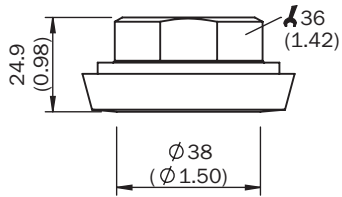

BEF-HA-851D40-LFP1

SICK
Sensor Intelligence.

Ordering information

Type	Part no.
BEF-HA-851D40-LFP1	2058139

Other models and accessories → www.sick.com/

Detailed technical data

Technical specifications

Accessory group	Flanges
Accessory family	Flange plates
Description	Hygienic process connection adapter, conical coupling (DIN 11851), DN 40 ^{1/2} with grooved cap nut, material 1.4404 (Ra ≤ 0.8 μm); hygienic in accordance with EHEDG in combination with ASEPTO-STAR k-flex upgrade gaskets from Kieselmann GmbH or SKS gasket set DIN 11851 EHEDG with EPDM or FKM inner gasket from Siersema Komponenten Service (S.K.S.) B.V

Dimensional drawing (Dimensions in mm (inch))

Hygienic process connection adapter for LFP, conical coupling (DIN 11851) DN 40 with union nut, stainless steel 316L
(Ra<=0,8 µm)

SICK AT A GLANCE

SICK is one of the leading manufacturers of intelligent sensors and sensor solutions for industrial applications. A unique range of products and services creates the perfect basis for controlling processes securely and efficiently, protecting individuals from accidents and preventing damage to the environment.