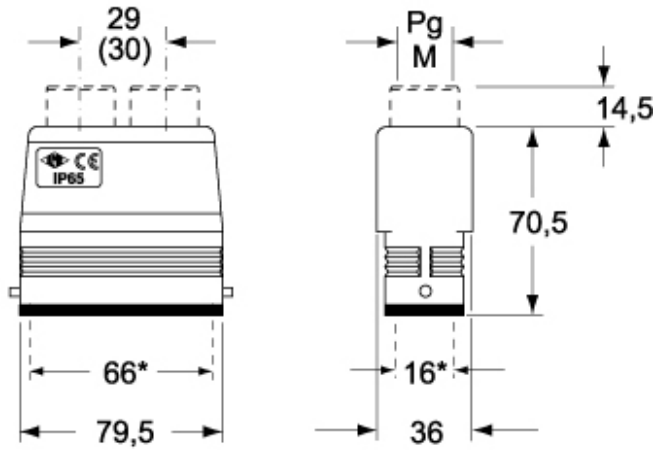

Part number

CAV 24.229

Hood, C-TYPE series, with 4 pegs, Pg29 x 2 double top cable entry, size "104.27", high construction

Product description

Product type	Hood
Series	C-TYPE
Closing type	With 4 pegs
Size	Size 104.27
Cable entry	Double top cable entry with adapter Pg29 x 2
Specification	High construction

Technical data

IP degree of protection IP65 / IP66 / IP69

Further technical details

Weight	352,00 g
Operating temperature range (min, max)	-40°C...+125°C

Material properties

Colour	RAL 7040 grey
RoHs conformity	Compliant with exemption 6(c): copper alloy containing up to 4% lead by weight
China RoHs - EFUP	50
REACH SVHC substances	Yes Lead
SCIP number	15deaf78-e939-4401-a0b0-e2228ca32a03

Approvals / Standards

Certifications	DNV, BV
UL	ECBT2
cUL	ECBT8

General ordering information

EAN13 code 8015747010160

Packaging Information

Packaging length	245,00 mm
Packaging height	165,00 mm
Packaging width	215,00 mm
Packaging weight	3,79 kg
Packaging volume	8,69 dm ³
Packaging description	Carton box
Packaging quantity	10 Pcs
Packaging EAN code	8015747010177
Sub-packaging weight	1,90 kg
Sub-packaging description	Plastic packaging
Sub-packaging quantity	5 Pcs
Sub-packaging EAN barcode	8015747010184

Part number

CAV 24.229

Catalogue drawings

CZAV L2 - (MZAV L2) - [MZFV L2]

CAV - MAV - MFV

Notes

Dimensions shown in mm are not binding and may be changed without notice.