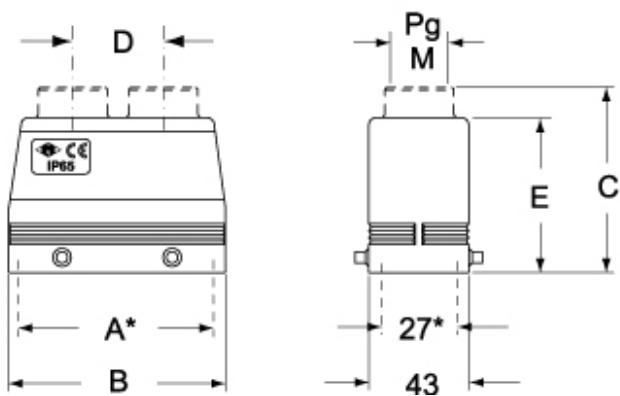

Technical data

IP degree of protection IP65 / IP66 / IP69

Further technical details

Weight	352,00 g
Operating temperature range (min, max)	-40°C...+125°C

Material properties

Colour	RAL 7040 grey
RoHs conformity	Compliant with exemption 6(c): copper alloy containing up to 4% lead by weight
China RoHs - EFUP	50
REACH SVHC substances	Yes Lead
SCIP number	15deaf78-e939-4401-a0b0-e2228ca32a03

Approvals / Standards

Certifications	DNV, BV
UL	ECBT2
cUL	ECBT8

General ordering information

EAN13 code 8015747010160

Packaging Information

Packaging length	245,00 mm
Packaging height	165,00 mm
Packaging width	215,00 mm
Packaging weight	3,79 kg
Packaging volume	8,69 dm ³
Packaging description	Carton box
Packaging quantity	10 Pcs
Packaging EAN code	8015747010177
Sub-packaging weight	1,90 kg
Sub-packaging description	Plastic packaging
Sub-packaging quantity	5 Pcs
Sub-packaging EAN barcode	8015747010184

Part number

CAV 24.229

Catalogue drawings

CZAV L2 - (MZAV L2) - [MZFV L2]

CAV - MAV - MFV

Notes

Dimensions shown in mm are not binding and may be changed without notice.