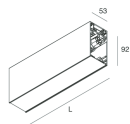

HERO B

108759.01H + 108908.99

novalux
ITALIAN LIGHTING DESIGN SINCE 1948

COMPLETION ACCESSORIES

HERO B: MOD.CIECO 250 BIA

1087A3.01