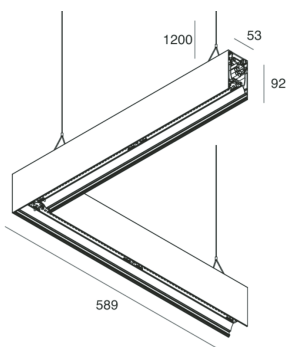

HERO B

108759.01H + 108908.99

novalux
ITALIAN LIGHTING DESIGN SINCE 1948

Features

Use: Indoor
Type of installation: SUSPENDED
Emission: DIRECT/INDIRECT
Optics: OPAL
Colour: WHITE
Dimming: DALI
Emergency: NO
L: 589x589mm
A: 53mm
H: 92mm
Made in: ITALY
Warranty: 5 years
Weight: 3.3kg