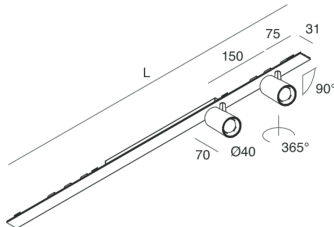

Novalux S.r.l. via Marzabotto, 2 40050 Funo di Argelato (BO) Italy
Tel: +39 051 860558 · Fax +39 051 6647859 · Mail: info@novalux.it · VAT number 00536541204 · novalux.com
Company subject to the management and coordination by SLV GmbH

This technical data sheet is owned by Novalux S.r.l., all rights reserved. Novalux S.r.l. reserves the right to make changes without prior notice.