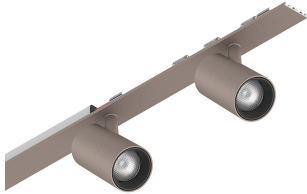

P-30 STRIP LED

105884.21

novalux
ITALIAN LIGHTING DESIGN SINCE 1948

Features

Use: Indoor
Type of installation: RECESSED INTO PLASTERBOARD, SUSPENDED, CEILING MOUNTED
Emission: ADJUSTABLE
Optics: SPOT
Beam: 40°
Colour: CAPPUCCINO
Dimming: ON/OFF
Emergency: NO
L: 800mm
A: 31mm
Made in: ITALY
Warranty: 5 years

Tech data

Luminaire input power: 14.9W
Luminaire luminous flux: 1078lm
IP: 20
Insulation class: I
Supply voltage: 220-240V 50/60Hz
SELV: Si

Source

Light source: LED
Source power: 12W
Colour temperature: 4000K
CRI: >90
Colour tolerance: 2 Step MacAdam
LED lifespan: 50000h L80 B20