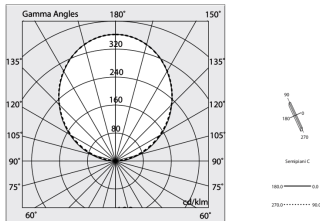

Novalux S.r.l. via Marzabotto, 2 40050 Funo di Argelato (BO) Italy
Tel: +39 051 860558 · Fax +39 051 6647859 · Mail: info@novalux.it · VAT number 00536541204 · novalux.com
Company subject to the management and coordination by SLV GmbH

This technical data sheet is owned by Novalux S.r.l., all rights reserved. Novalux S.r.l. reserves the right to make changes without prior notice.