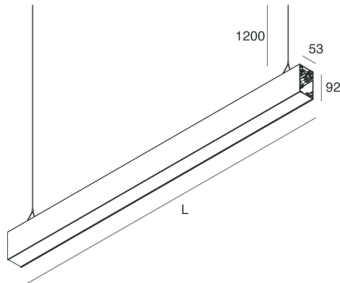

Novalux S.r.l. via Marzabotto, 2 40050 Funo di Argelato (BO) Italy
Tel: +39 051 860558 · Fax +39 051 6647859 · Mail: info@novalux.it · VAT number 00536541204 · novalux.com
Company subject to the management and coordination by SLV GmbH

This technical data sheet is owned by Novalux S.r.l., all rights reserved. Novalux S.r.l. reserves the right to make changes without prior notice.