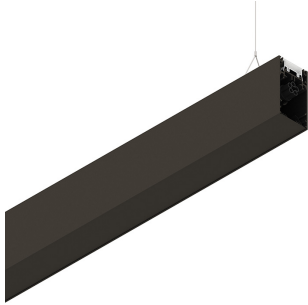

HERO B

1087B6.20H

novalux
ITALIAN LIGHTING DESIGN SINCE 1948

Features

Use: Indoor
Type of installation: SUSPENDED
Emission: INDIRECT
Optics: OPAL
Colour: CAFFE
Dimming: DALI
Emergency: NO
L: 1120mm
A: 53mm
H: 92mm
Made in: ITALY
Warranty: 5 years
Weight: 4kg