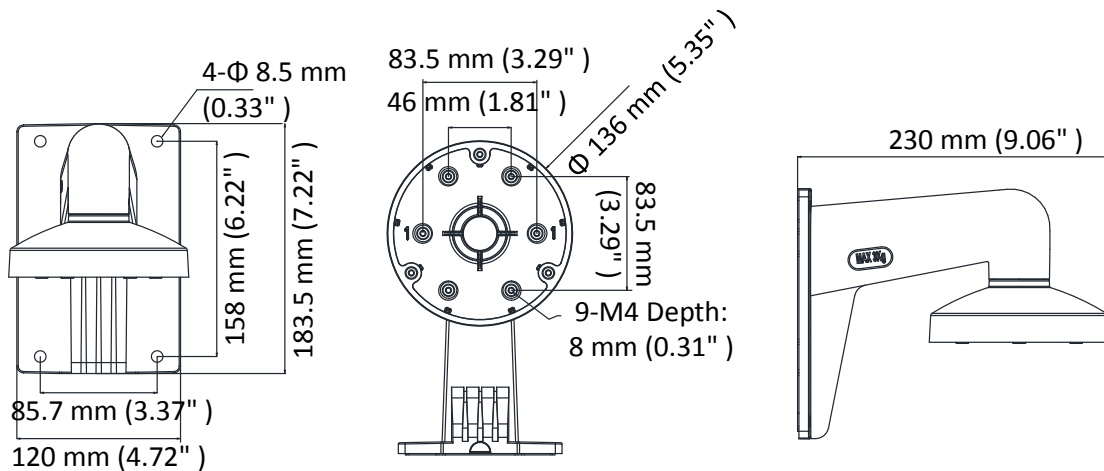

### Wall Mount

#### Dimension

#### Parameter

Model	DS-1473ZJ-135-Black
Parameters	Wall Mount
Appearance	Hikvision Black
Material	Alloy
Dimension	Φ 136 mm × 183.5 mm × 230 mm (Φ 5.35" × 7.22" × 9.06")
Weight	Approx. 300 g (0.66 lb.)

#### Note

- The mount should be installed on a flat surface.
- The waterproof rubber is necessary for the outdoor application.
- The wall should be capable of supporting at least 3 times as much as the total weight of the camera, and the mount.
- The maximum load capacity of the mount is 3 kg (6.6 lb.).