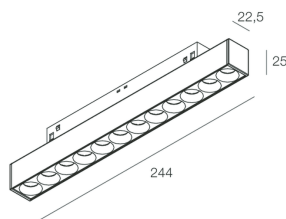

FORTY8 TRACK

108582.02 + 108588.01

novalux
ITALIAN LIGHTING DESIGN SINCE 1948

Features

Use: Indoor
Type of installation: TRACK
Emission: DIRECT
Optics: MICRO OPTICS
Beam: 50°
Colour: BLACK
Dimming: DALI
Emergency: NO
L: 244mm
Warranty: 5 years
Weight: 0.175kg