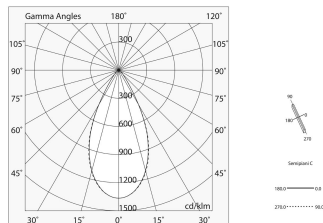

FORTY8 TRACK

108582.02 + 108588.01

novalux
ITALIAN LIGHTING DESIGN SINCE 1948

Features

Use: Indoor
Type of installation: TRACK
Emission: DIRECT
Optics: MICRO OPTICS
Beam: 50°
Colour: BLACK
Dimming: DALI
Emergency: NO
L: 244mm
Warranty: 5 years
Weight: 0.175kg

Tech data

Luminaire input power: 10W
Luminaire luminous flux: 771lm
IP: 20
Insulation class: III
Supply voltage: 48 Vdc
SELV: Si

Source

Light source: LED
Source power: 9W
Colour temperature: 2700K
CRI: >90
Colour tolerance: 3 Step MacAdam
LED lifespan: 30000h L70 B20

Compliance

CEI EN 60598-1:2015 + A11:2009. IEC 60598-2:2015 2-1

Standards

Photobiological risk: RISK GROUP 1 Certified fixture in RISK GROUP 1 (Low Risk)-The fixture does not pose a hazard due to normal behavioral limitations on exposure - in accordance with CEI EN 62471:2010-01, IEC TR 62778:2014.

[View more product info](#)

Novalux S.r.l. via Marzabotto, 2 40050 Funo di Argelato (BO) Italy
Tel: +39 051 860558 · Fax +39 051 6647859 · Mail: info@novalux.it · VAT number 00536541204 · novalux.com
Company subject to the management and coordination by SLV GmbH

This technical data sheet is owned by Novalux S.r.l., all rights reserved. Novalux S.r.l. reserves the right to make changes without prior notice.