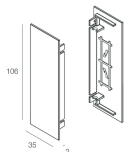

RECTA

111406.20

novalux
ITALIAN LIGHTING DESIGN SINCE 1948

COMPLETION ACCESSORIES

RECTA: COPPIA TESTATE CF

111428.20