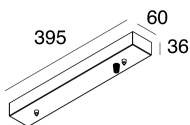

HALOS MINI

107341.22

novalux
ITALIAN LIGHTING DESIGN SINCE 1948

MOUNTING ACCESSORIES

HALOS MINI VERT: ROS. ALIM. REM. BIA

107347.01

HALOS MINI VERT: ROS. ALIM. REM. ORO

107347.22

ELECTRICAL ACCESSORIES

HALOS: 962 ALIMENTATORE ON-OFF

105103.99

HALOS MINI VERT: ROSONE ON/OFF 482 BIA

107326.01

HALOS MINI VERT: ROSONE ON/OFF 482 ORO

107326.22

DIMMABLE ACCESSORIES

HALOS: 962 ALIMENTATORE DALI-PUSH

105104.99