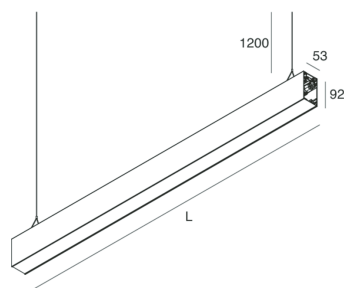

## Features

Use: Indoor  
Type of installation: SUSPENDED  
Emission: INDIRECT  
Optics: OPAL  
Colour: BLACK  
Dimming: PUSH  
Emergency: NO  
L: 1120mm  
A: 53mm  
H: 92mm  
Made in: ITALY  
Warranty: 5 years  
Weight: 4kg

## Tech data

Luminaire input power: 20W  
Luminaire luminous flux: 2076lm  
IP: 40  
Insulation class: I  
Supply voltage: 220-240V 50/60Hz  
SELV: Si