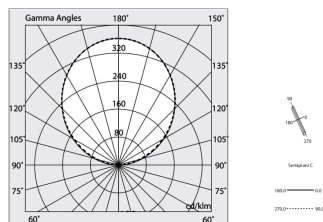

## Features

Use: Indoor  
Type of installation: SUSPENDED  
Emission: INDIRECT  
Optics: OPAL  
Colour: BLACK  
Dimming: PUSH  
Emergency: NO  
L: 1120mm  
A: 53mm  
H: 92mm  
Made in: ITALY  
Warranty: 5 years  
Weight: 4kg

## Tech data

Luminaire input power: 20W  
Luminaire luminous flux: 2076lm  
IP: 40  
Insulation class: I  
Supply voltage: 220-240V 50/60Hz  
SELV: Si