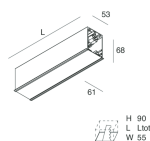

HERO C

108844.01

novalux
ITALIAN LIGHTING DESIGN SINCE 1948

COMPLETION ACCESSORIES

HERO C: MOD.CIECO 250 BIA

108852.01