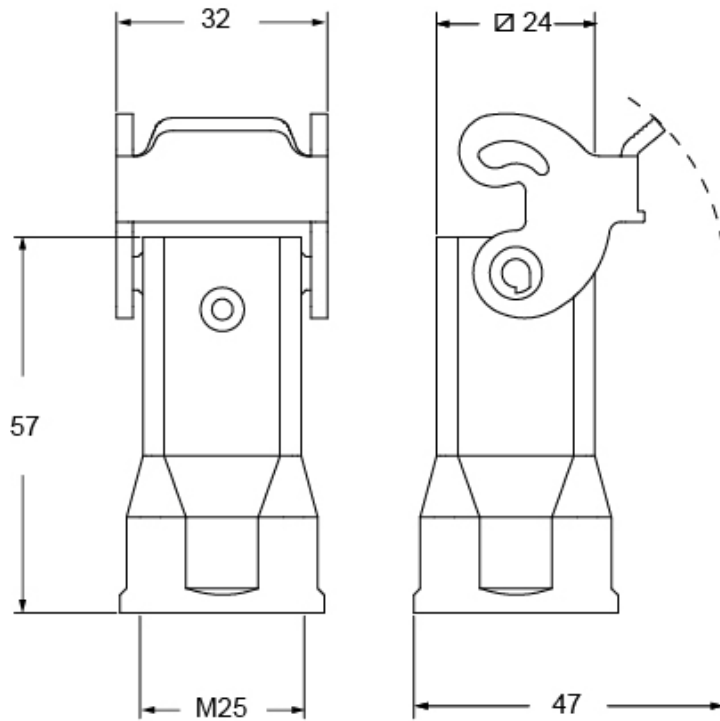

Part number

MK VGN25

Hood, CK series, with 1 lever, M25 top cable entry, size "21.21", black colour

Product description		Material properties	
Product type	Hood	Other materials	Lever: Polyamide (PA)
Series	CK	Colour	RAL 9005 black
Closing type	With 1 lever	RoHs conformity	Compliant
Size	Size "21.21"	China RoHs - EFUP	E
Cable entry	Top cable entry M25	REACH SVHC substances	No
Specification	Black colour	Approvals / Standards	
Technical data		UL	ECBT2
IP degree of protection	IP44 - IP66 / IP67 / IP69 with CKR 65 (D)	cUL	ECBT8
Further technical details		General ordering information	
Weight	16,50 g	EAN13 code	8015747263207
Operating temperature range (min, max)	-40°C...+125°C	eCl@ss 8.1	27440202
		ETIM 7.0	EC000437
		Packaging Information	
		Packaging length	330,00 mm
		Packaging height	170,00 mm
		Packaging width	230,00 mm
		Packaging weight	2,36 kg
		Packaging volume	12,90 dm ³
		Packaging description	Carton box
		Packaging quantity	100 Pcs
		Packaging EAN code	8015747263214
		Sub-packaging weight	0,24 kg
		Sub-packaging description	Carton box
		Sub-packaging quantity	10 Pcs
		Sub-packaging EAN barcode	8015747263221

Part number

MK VGN25

Catalogue drawings

Notes

Dimensions shown in mm are not binding and may be changed without notice.
