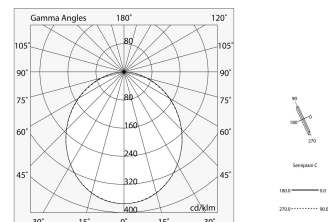

LUCKY MAXI

106207.02 + 106219.99

novalux

ITALIAN LIGHTING DESIGN SINCE 1948

Features

Use: Indoor
Type of installation: SUSPENDED, CEILING MOUNTED
Emission: DIRECT
Optics: OPAL
Colour: BLACK
Dimming: PUSH, DALI
Emergency: NO
L: 1200mm
A: 97mm
H: 90mm
Made in: ITALY
Warranty: 5 years
Weight: 4.63kg

Tech data

Luminaire input power: 42W
Luminaire luminous flux: 2125lm
IP: 40
Insulation class: I
Supply voltage: 220-240V 50/60Hz
SELV: Si

Source

Light source: LED
Source power: 36W
Source luminous flux: 4786lm
Colour temperature: 3000K
CRI: >90
Colour tolerance: 3 Step MacAdam
LED lifespan: 50000h L80 B20