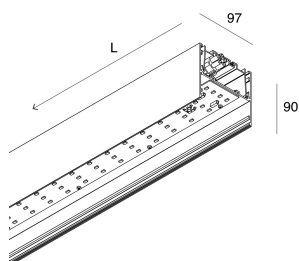

LUCKY MAXI

106207.02 + 106219.99

novalux

ITALIAN LIGHTING DESIGN SINCE 1948

Features

Use: Indoor
Type of installation: SUSPENDED, CEILING MOUNTED
Emission: DIRECT
Optics: OPAL
Colour: BLACK
Dimming: PUSH, DALI
Emergency: NO
L: 1200mm
A: 97mm
H: 90mm
Made in: ITALY
Warranty: 5 years
Weight: 4.63kg