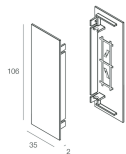

[View more product info](#)

RECTA

111414.21

novalux
ITALIAN LIGHTING DESIGN SINCE 1948

COMPLETION ACCESSORIES

RECTA: COPPIA TESTATE CP

111428.21

Novalux S.r.l. via Marzabotto, 2 40050 Funo di Argelato (BO) Italy
Tel: +39 051 860558 · Fax +39 051 6647859 · Mail: info@novalux.it · VAT number 00536541204 · novalux.com
Company subject to the management and coordination by SLV GmbH