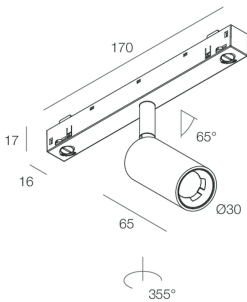

Novalux S.r.l. via Marzabotto, 2 40050 Funo di Argelato (BO) Italy
Tel: +39 051 860558 · Fax +39 051 6647859 · Mail: info@novalux.it · VAT number 00536541204 · novalux.com
Company subject to the management and coordination by SLV GmbH

This technical data sheet is owned by Novalux S.r.l., all rights reserved. Novalux S.r.l. reserves the right to make changes without prior notice.