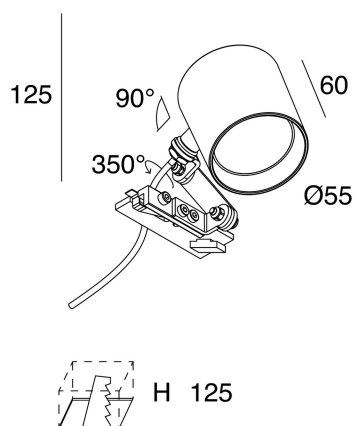

GHOST EVO

104047.02

novalux
ITALIAN LIGHTING DESIGN SINCE 1948

Features

Use: Indoor
Emission: ADJUSTABLE
Optics: SPOT
Beam: 34°
Colour: BLACK
Dimming: WITH ACCESSORY
Emergency: NO
H: 65mm
ø: Ø63
Made in: ITALY
Warranty: 5 years
Weight: 0.6kg