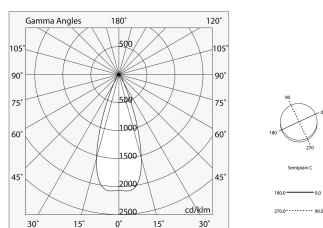

GHOST EVO

104047.02

novalux
ITALIAN LIGHTING DESIGN SINCE 1948

Features

Use: Indoor
Emission: ADJUSTABLE
Optics: SPOT
Beam: 34°
Colour: BLACK
Dimming: WITH ACCESSORY
Emergency: NO
H: 65mm
ø: Ø63
Made in: ITALY
Warranty: 5 years
Weight: 0.6kg