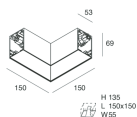

COMPLETION ACCESSORIES

HERO: MOD.CIECO ANG.SX 150 CAP

108677.21