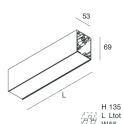

HERO: MOD.CIECO 1120 CAP

108679.21