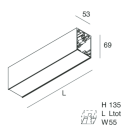

HERO: MOD.CIECO 1680 CAP

108681.21