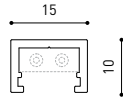

Cable Length = 100mm.

			P	V	D (A x B x C)
MINIMAL TRACK 24V Power Supply Box	ON/OFF	A384-00-07- NT	40W	24V	280 x 30 x 24mm
		A384-00-08- NT	100W	24V	280 x 30 x 24mm
Included ON/OFF 24Vdc Power Supply.					
MINIMAL TRACK 24V Remote Power Supply	ON/OFF	0434-01-37	60W	24V	180 x 52 x 30mm
		0433-10-22	100W	24V	295 x 43 x 30mm

DROP VOLTAGE TABLE

POWER (W)	CABLE SECTION (mm ²)	CABLE LENGTH (m)			
		<5	<10	<20	<30
40	0,75	30	30	30	30
	1,5	30	30	30	30
60	0,75	30	30	20	10
	1,5	30	30	30	20
100	0,75	20	10	X	X
	1,5	20	20	10	X

COLOUR | N ■ RAL 9005 | DIM OPTIONS PLEASE CONSULT

n = Total Length of System.

24V | Max. 4A |

MINIMAL TRACK 24V Suspension Straight Joiner

A400-00-02-	N
-------------	---

MINIMAL TRACK 24V Suspension Kit

A400-02-04-	N
-------------	---

MINIMAL TRACK 24V Suspension Corner 90°