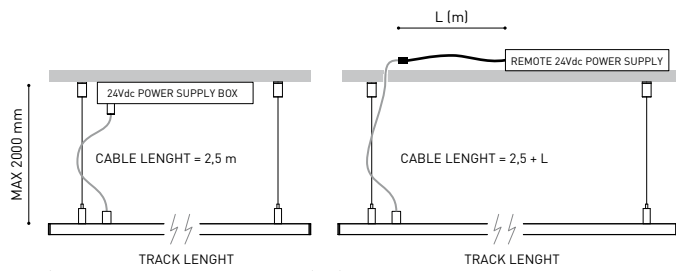

n = Total Length of System.

24V | Max. 4A |

MINIMAL TRACK 24V Suspension Straight Joiner

A400-00-02-	N
-------------	---

MINIMAL TRACK 24V Suspension Kit

A400-02-04-	N
-------------	---

MINIMAL TRACK 24V Suspension Corner 90°

A400-00-03-	N
-------------	---

Cable Length = 85mm.

MINIMAL TRACK 24V Suspension End Caps

A400-00-05-	N
-------------	---

Two End Caps Included

			P	V	D (A x B x C)
MINIMAL TRACK 24V Suspension Power Supply Box	ON/OFF	A400-00-06-	40W	24V	280 x 30 x 36mm
		A400-00-07-	100W	24V	280 x 30 x 36mm
MINIMAL TRACK 24V Remote Power Supply	ON/OFF	0434-01-37	60W	24V	180 x 52 x 30mm
		0433-10-22	100W	24V	295 x 43 x 30mm

Included ON/OFF 24Vdc Power Supply

DROP VOLTAGE TABLE

POWER (W)	CABLE SECTION (mm ²)	CABLE LENGTH (m)			
		<5	<10	<20	<30
40	0,75	30	30	30	30
	1,5	30	30	30	30
60	0,75	30	30	20	10
	1,5	30	30	30	20
100	0,75	20	10	X	X
	1,5	20	20	10	X