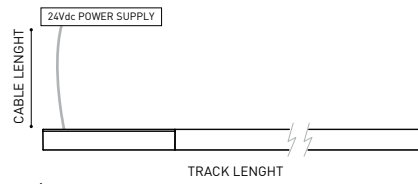

Cable Length = 100mm.

			P	V	D (A x B x C)
MINIMAL TRACK 24V Power Supply Box	ON/OFF	A384-00-07- NT	40W	24V	280 x 30 x 24mm
		A384-00-08- NT	100W	24V	280 x 30 x 24mm
Included ON/OFF 24Vdc Power Supply.					
MINIMAL TRACK 24V Remote Power Supply	ON/OFF	0434-01-37	60W	24V	180 x 52 x 30mm
		0433-10-22	100W	24V	295 x 43 x 30mm

DROP VOLTAGE TABLE

POWER (W)	CABLE SECTION (mm ²)	CABLE LENGTH (m)			
		<5	<10	<20	<30
40	0,75	30	30	30	30
	1,5	30	30	30	30
60	0,75	30	30	20	10
	1,5	30	30	30	20
100	0,75	20	10	X	X
	1,5	20	20	10	X

COLOUR | N ■ RAL 9005 | DIM OPTIONS PLEASE CONSULT