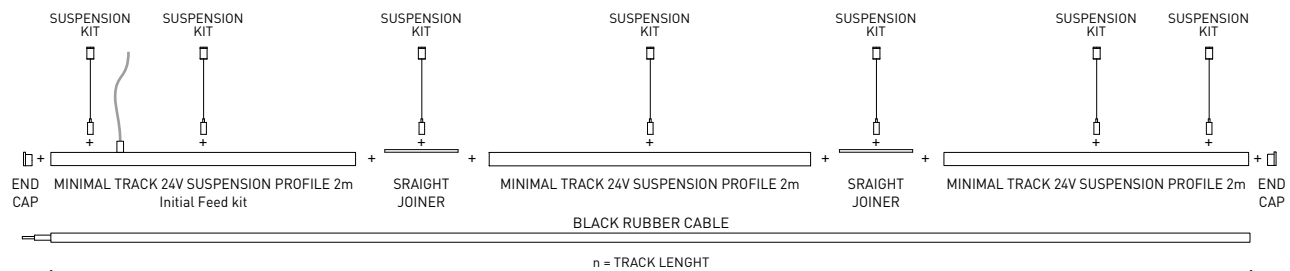

n = Total Length of System.

24V | Max. 4A |

MINIMAL TRACK 24V Suspension Straight Joiner

A400-00-02-	N
-------------	---

MINIMAL TRACK 24V Suspension Kit

A400-02-04-	N
-------------	---

MINIMAL TRACK 24V Suspension Corner 90°

A400-00-03-	N
-------------	---

Cable Length = 85mm.

MINIMAL TRACK 24V Suspension End Caps

A400-00-05-	N
-------------	---

Two End Caps Included

			P	V	D (A x B x C)
MINIMAL TRACK 24V Suspension Power Supply Box	ON/OFF	A400-00-06-	40W	24V	280 x 30 x 36mm
		A400-00-07-	100W	24V	280 x 30 x 36mm
MINIMAL TRACK 24V Remote Power Supply	ON/OFF	0434-01-37	60W	24V	180 x 52 x 30mm
		0433-10-22	100W	24V	295 x 43 x 30mm

Included ON/OFF 24Vdc Power Supply

DROP VOLTAGE TABLE

POWER (W)	CABLE SECTION (mm ²)	CABLE LENGTH (m)			
		<5	<10	<20	<30
40	0,75	30	30	30	30
	1,5	30	30	30	30
60	0,75	30	30	20	10
	1,5	30	30	30	20
100	0,75	20	10	X	X
	1,5	20	20	10	X