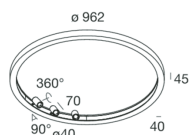

HALOS SPOT

109710.01

novalux
ITALIAN LIGHTING DESIGN SINCE 1948

Features

Use: Indoor
Type of installation: SUSPENDED, CEILING MOUNTED
Emission: INTERNAL
Optics: OPALE/SPOT
Beam: 40°
Colour: WHITE
Dimming: WITH ACCESSORY
Emergency: NO
L: Ø 962mm
A: 40mm
H: 45mm
Made in: ITALY
Warranty: 5 years
Weight: 6.8kg