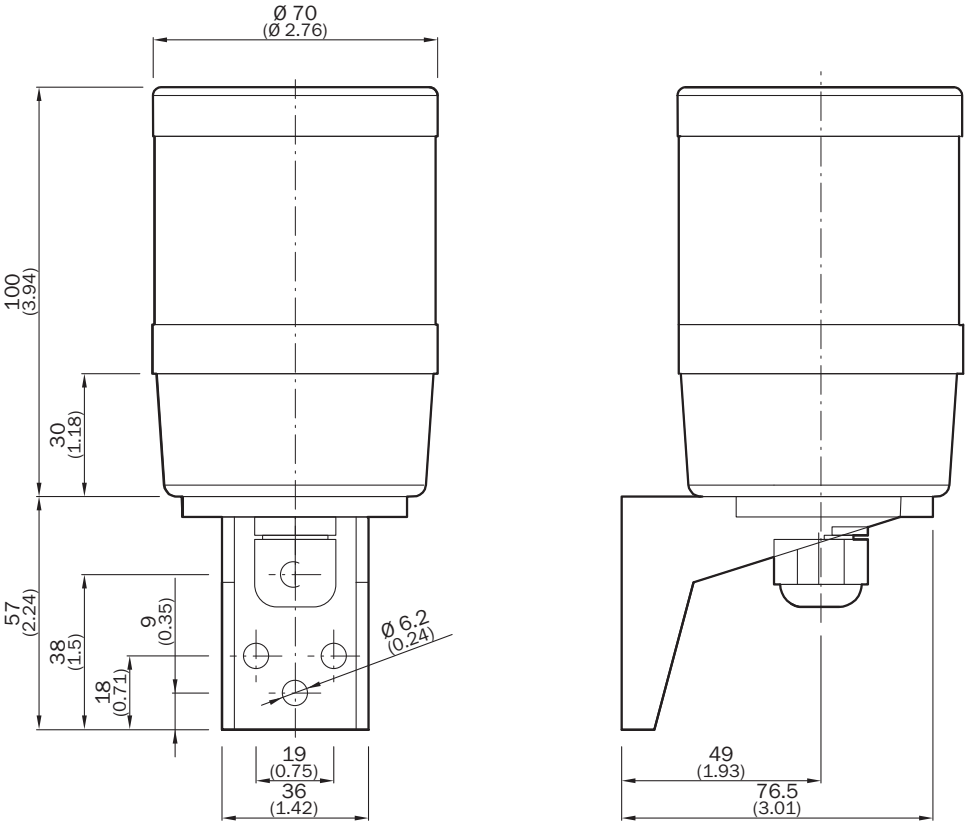

### Technical specifications

<b>Accessory group</b>	Muting accessories
<b>Description</b>	Muting lamp
<b>Items supplied</b>	Inclusive male connector M12 and connection cable (2 m), mounting bracket and mounting kit
<b>Indication</b>	LED

Dimensional drawing (Dimensions in mm (inch))

Muting indicator lamp