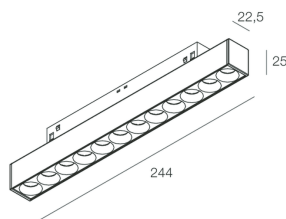

FORTY8 TRACK

108582.01 + 108588.01

novalux
ITALIAN LIGHTING DESIGN SINCE 1948

Features

Use: Indoor
Type of installation: TRACK
Emission: DIRECT
Optics: MICRO OPTICS
Beam: 50°
Colour: WHITE
Dimming: DALI
Emergency: NO
L: 244mm
Warranty: 5 years
Weight: 0.175kg