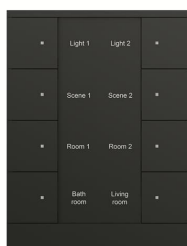

PRODUCT-DETAILS

SB/U8.0.1-885

SB/U8.0.1-885 8f. Control element, black matt

Informations générales

Extension du type de produit	SB/U8.0.1-885
Code de produit	2CKA006330A0073
EAN	4011395299081
Description courte	SB/U8.0.1-885 8f. Control element, black matt
Description longue	With integrated KNX bus coupler. With labelling field. Support of KNX functions through innovative colour concept (yellow=lighting, blue=blind, orange=RTC, magenta=scene and white=neutral/no function assigned) or standard illumination red/green. Push switch function: switching / dimming / blind / sending values / scenes etc. With integrated temperature sensor. Number of bus subscribers: 1

Design Range	tenton
Type de montage	Flush Mounted Surface Mounted
Finition de surface	Surface protection: Lacquered, Surface finishing: Matt
Matériau	Plastic
RAL Number	RAL 9005 - Noir foncé
Couleur	black matt
Poids de la batterie	0 g
Application Function	Blind / Shutter / Shading Control Electrical Load and Light Control Room Climate Control