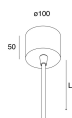

Features

Use: Indoor
 Type of installation: RECESSED INTO PLASTERBOARD
 Emission: DIRECT
 Optics: OPAL
 Dimming: ON/OFF
 Emergency: NO
 L: 1200mm
 A: 1200mm
 H: 90mm
 D: 1225mm
 Made in: ITALY
 Warranty: 5 years
 Weight: 18.4kg

[View more product info](#)

MOUNTING ACCESSORIES

ROTO: ALIMENTAZIONE L1200 3P. BIA

104423.01

ROTO: ALIMENTAZIONE L3000 3P. BIA.

104425.01

ROTO: D=1200 KIT 4 SOSP. L3000

104429.99
