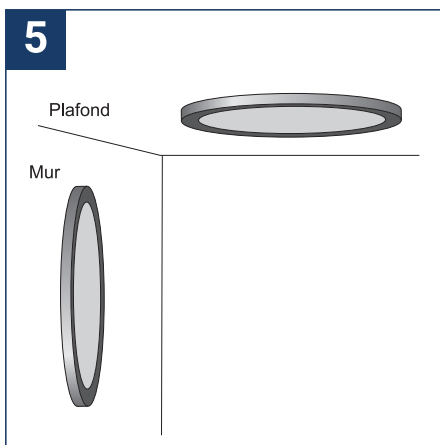

Ref : 77492-77554-77565-77674

Montage en saillie

<https://www.miidex.com/283-connecteurs-etanches-et-boites-de-derivation>

FR

Cet appareil et ses accessoires se recyclent

À DÉPOSER EN MAGASIN

À DÉPOSER EN DÉCHÈTERIE

OU