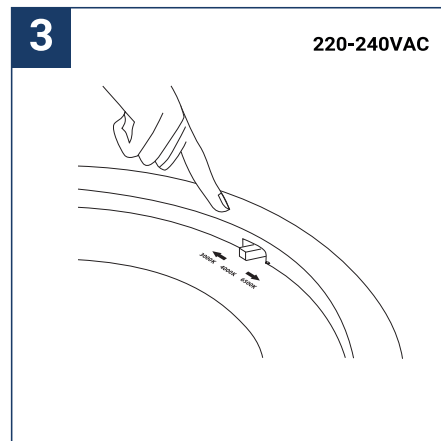

Ref : 77492-77554-77565-77674

Montage en saillie

<https://www.miidex.com/283-connecteurs-etanches-et-boites-de-derivation>

FR

Cet appareil et ses accessoires se recyclent

À DÉPOSER EN MAGASIN

À DÉPOSER EN DÉCHÈTERIE

OU