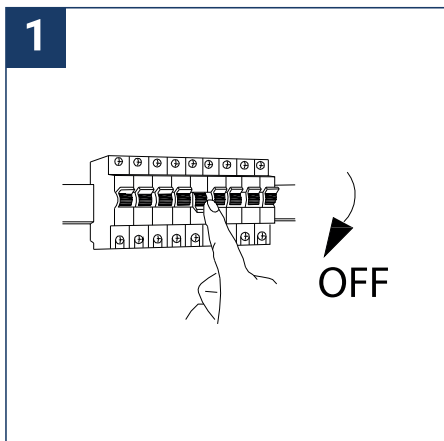

Ref : 77492-77554-77565-77674

Montage en saillie

<https://www.miidex.com/283-connecteurs-etanches-et-boites-de-derivation>

FR

Cet appareil et ses accessoires se recyclent

À DÉPOSER EN MAGASIN

À DÉPOSER EN DÉCHÈTERIE

OU