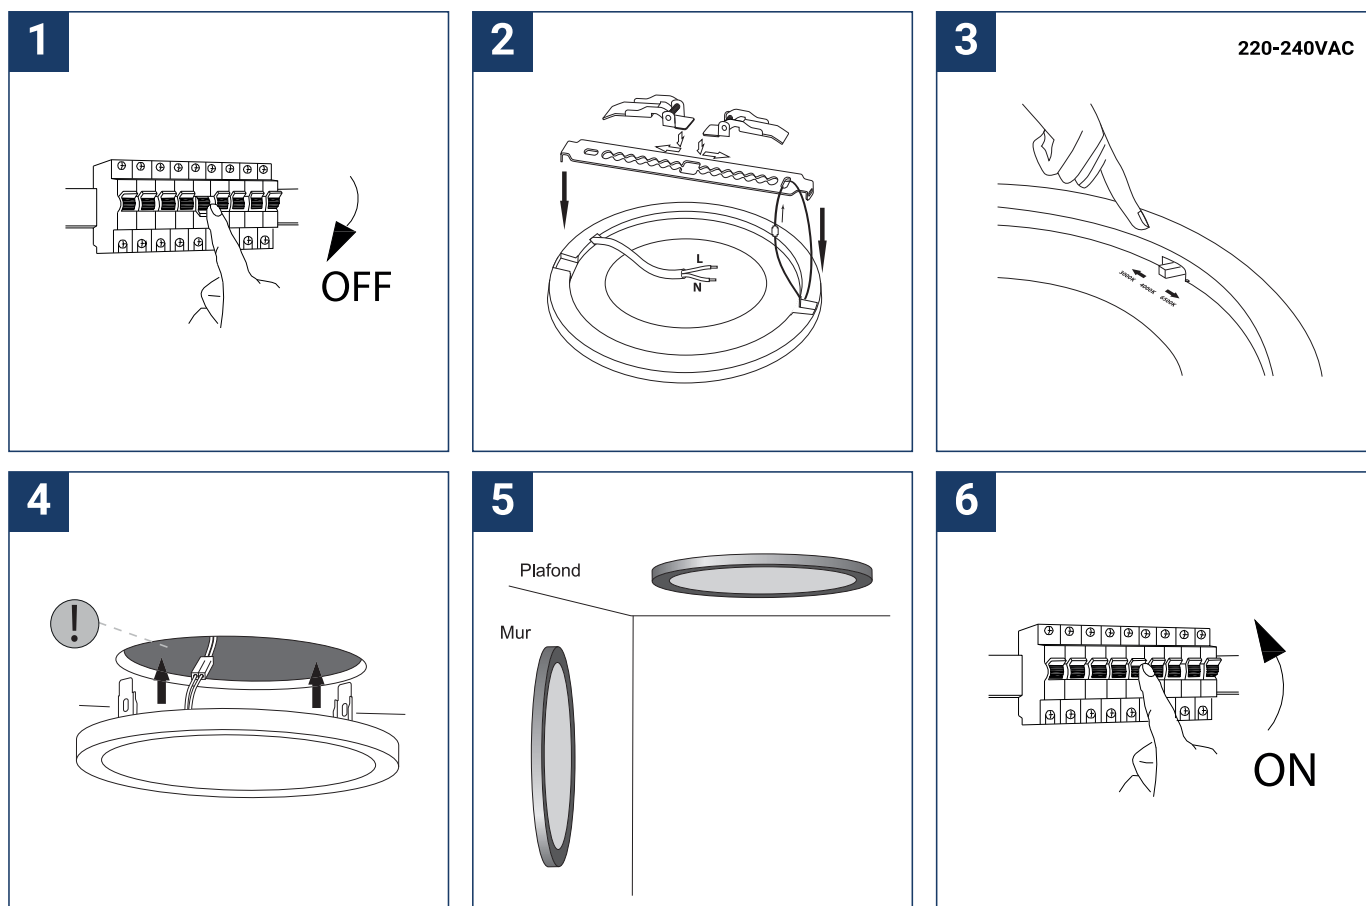

Ref : 77492-77554-77565-77674

Montage encastré

<https://www.miidex.com/283-connecteurs-etanches-et-boites-de-derivation>

FR
Cet appareil
et ses accessoires
se recyclent

À DÉPOSER
EN MAGASIN

À DÉPOSER
EN DÉCHÈTERIE