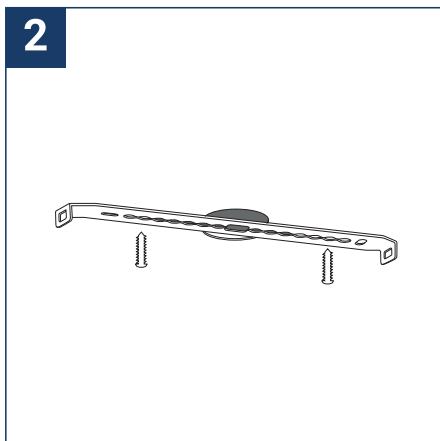

Ref : 77492-77554-77565-77674

Montage en saillie

<https://www.miidex.com/283-connecteurs-etanches-et-boites-de-derivation>

FR

Cet appareil et ses accessoires se recyclent

À DÉPOSER EN MAGASIN

À DÉPOSER EN DÉCHÈTERIE

OU