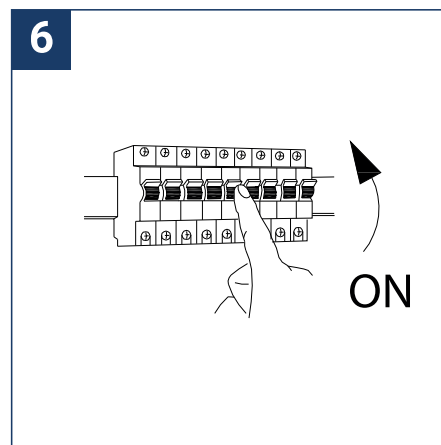

Ref : 77492-77554-77565-77674

Montage en saillie

<https://www.miidex.com/283-connecteurs-etanches-et-boites-de-derivation>

FR

Cet appareil et ses accessoires se recyclent

À DÉPOSER EN MAGASIN

À DÉPOSER EN DÉCHÈTERIE

OU