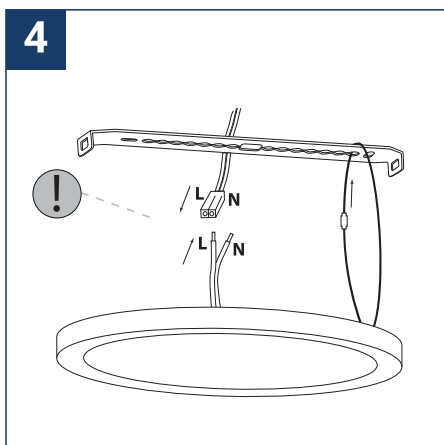

Ref : 77492-77554-77565-77674

Montage en saillie

<https://www.miidex.com/283-connecteurs-etanches-et-boites-de-derivation>

FR

Cet appareil et ses accessoires se recyclent

À DÉPOSER EN MAGASIN

À DÉPOSER EN DÉCHÈTERIE

OU