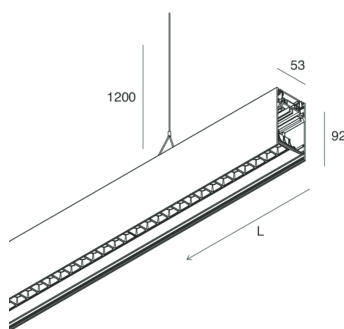

HERO B

108799.02

novalux
ITALIAN LIGHTING DESIGN SINCE 1948

Features

Use: Indoor
Type of installation: SUSPENDED
Emission: DIRECT/INDIRECT
Optics: MICRO OPTICS
Colour: BLACK
Dimming: PUSH
Emergency: NO
L: 1428mm
A: 53mm
H: 92mm
Made in: ITALY
Warranty: 5 years
Weight: 5kg