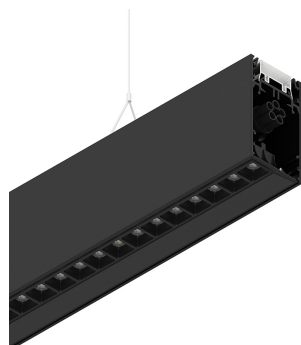

HERO B

108799.02

novalux
ITALIAN LIGHTING DESIGN SINCE 1948

Features

Use: Indoor
Type of installation: SUSPENDED
Emission: DIRECT/INDIRECT
Optics: MICRO OPTICS
Colour: BLACK
Dimming: PUSH
Emergency: NO
L: 1428mm
A: 53mm
H: 92mm
Made in: ITALY
Warranty: 5 years
Weight: 5kg

Tech data

Luminaire input power: 69W
Luminaire luminous flux: 6988lm
Direct luminous flux: 4020lm
Indirect luminous flux: 2968lm
IP: 40
Insulation class: I
Supply voltage: 220-240V 50/60Hz
UGR: <19
SELV: Si