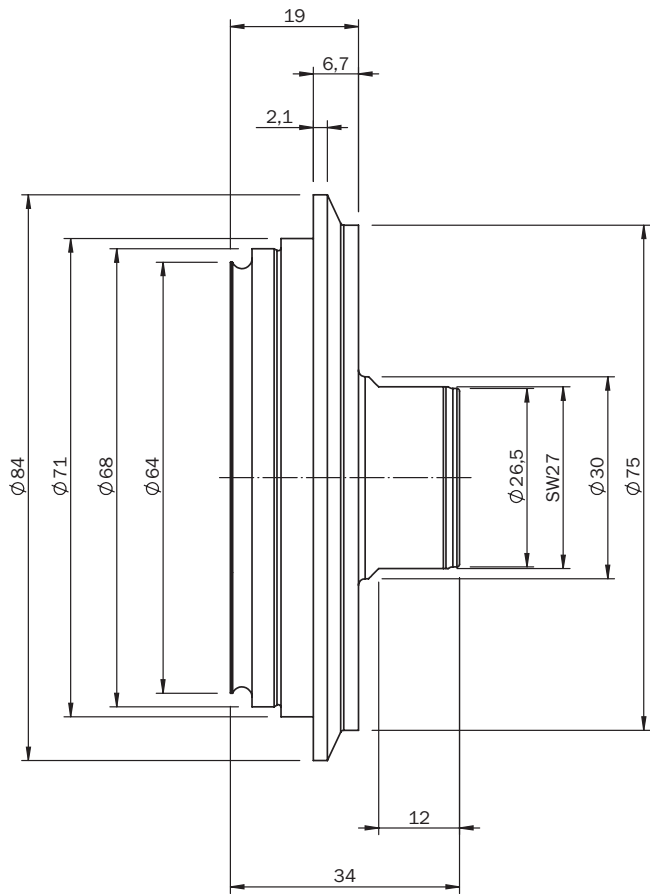

## Detailed technical data

### Technical specifications

<b>Accessory group</b>	Flanges
<b>Accessory family</b>	Flange plates
<b>Description</b>	Varivent form N, DN40 ... DN150 (1.5 ... 6"), D = 68 / 1.4435 (Ra < 0.76 µm)

Dimensional drawing (Dimensions in mm (inch))