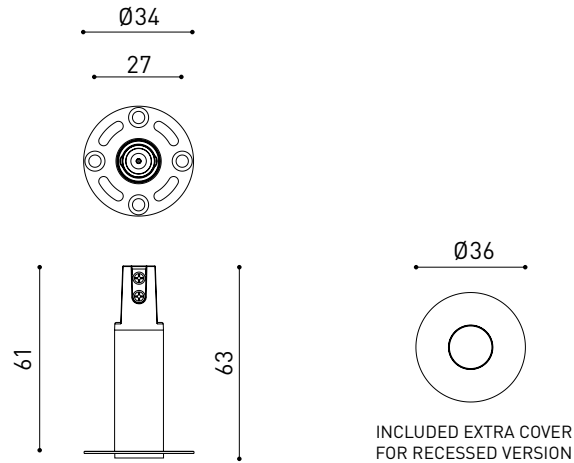

MAGNETIC 24V CONNECTOR

ARKOSLIGHT®

MANDATORY FOR INSTALLATION

PRODUCT	
Model	Magnetic connector accessory
Reference	A435-01- 00 W <input type="checkbox"/> N <input checked="" type="checkbox"/>
Category	Accessories