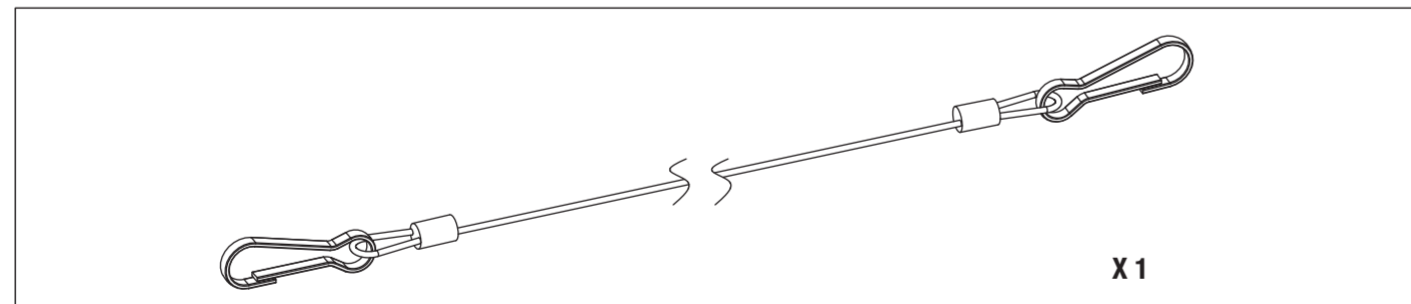

INSTRUCTION MANUAL/ MANUEL D'INSTRUCTIONS/ BRUKSANVISNING/ BRUKSANVISNINGEN/ KÄYTTÖOPAS/ MANUAL DE INSTRUÇÕES
PANEL/ DALLE/ PANEL/ PANELET/ PANEELI/ PANEL

* Model	* SGSO Sku	* Size	* CCT	* Power	* CRI	* Lumen	* UGR	* Life time	* BA
LUPAL02	0028920116	595*595*33mm	3000k-3500k-4000K	25W-34W	>80	2750lm-3700lm (@4000K 120°)	19	50000H	90°

- Model/ Modèle/ Modell/ Model/ Model/ Model
- CCT/ Couleur de température
- CRI/ IRC : Indice de rendu des couleurs
- BA/ Angle du faisceau
- Size/ Taille/ Storlek/ Størrelse/ Size/ Size
- Power/ Puissance/ Effekt/ Makt/ Power/ Power
- Life time/ Durée de vie/ Livstid/ Levetid/ Kestoiikka/ Vida útil

Sonepar France Interservices
18-20 Quai Du Point Du Jour, 92100 Boulogne-Billancourt, France
www.litbycardi.com
Made in China

IM-LP-BL-EU/V01

INSTRUCTION MANUAL/ MANUEL D'INSTRUCTIONS/ BRUKSANVISNING/ BRUKSANVISNINGEN/ KÄYTTÖOPAS/ MANUAL DE INSTRUÇÕES
PANEL/ DALLE/ PANEL/ PANELET/ PANEELI/ PANEL

220-240V~ 50/60Hz IP20

WARNING:

WARNING:

WARNING:

Avertissement:

WARNING:

ATENÇÃO:

Sonepar France Interservices
18-20 Quai Du Point Du Jour, 92100 Boulogne-Billancourt, France
www.litbycardi.com
Made in China

IM-LP-BL-EU/V01