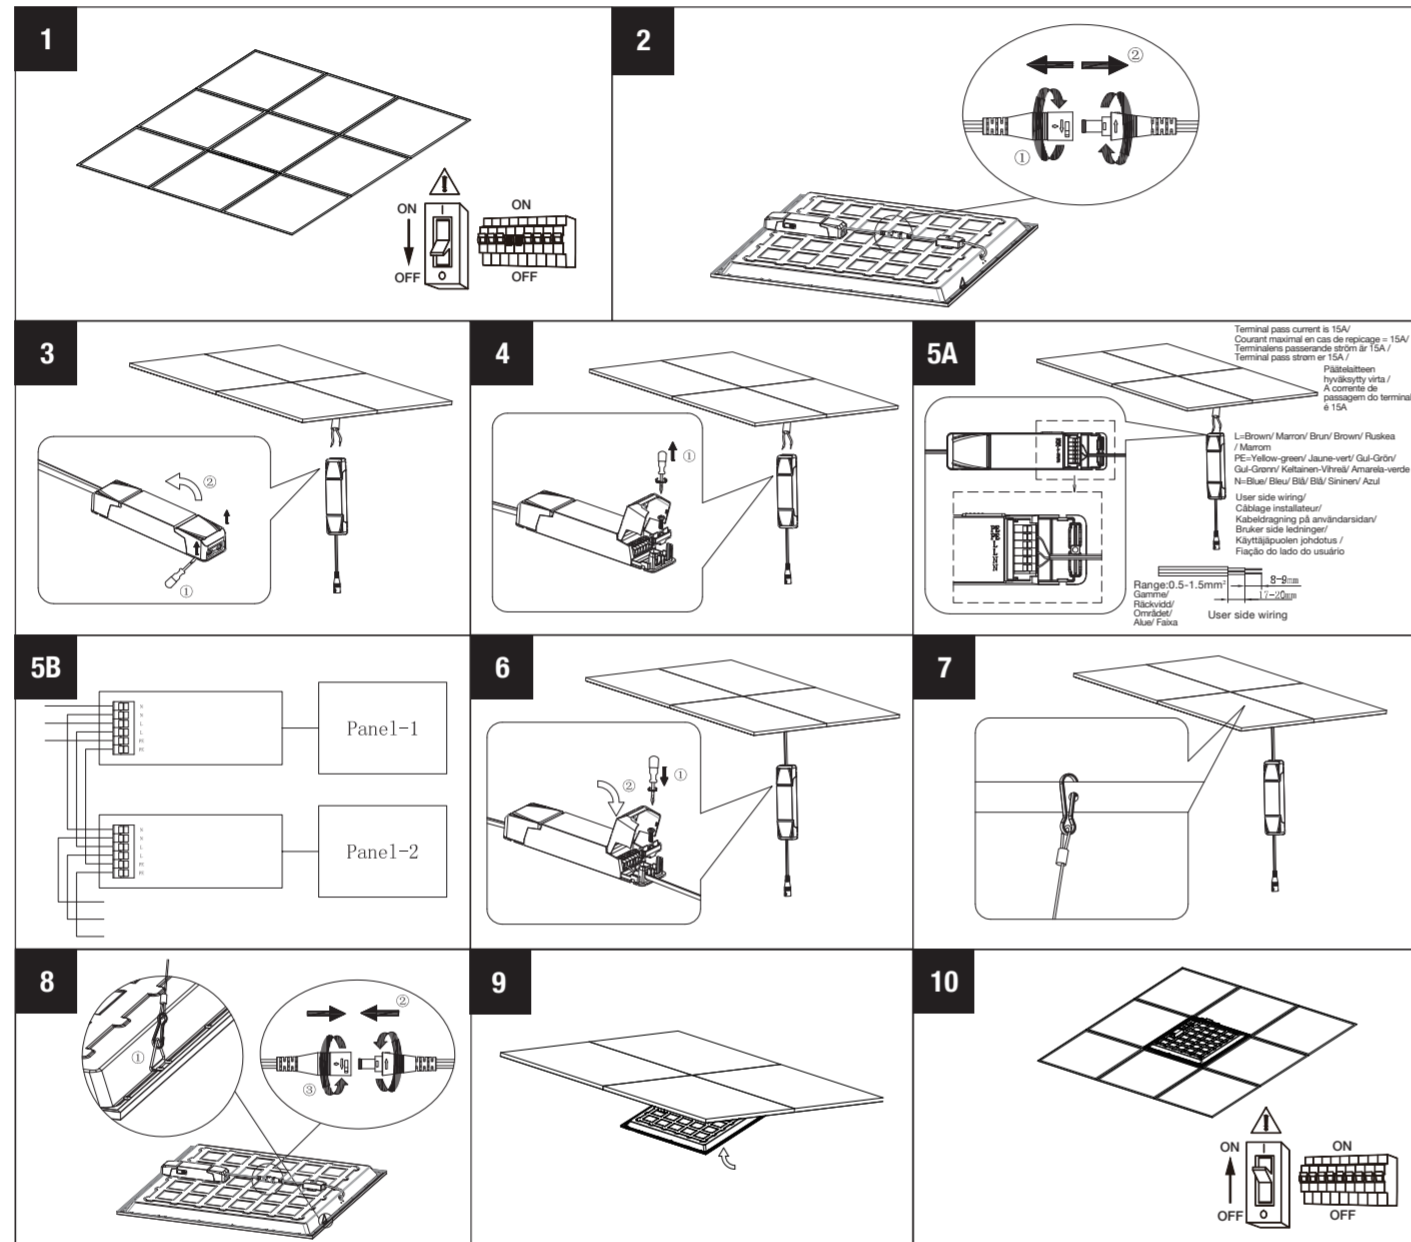

INSTRUCTION MANUAL/ MANUEL D'INSTRUCTIONS/ BRUKSANVISNING/ BRUKSANVISNINGEN/ KÄYTTÖOPAS/ MANUAL DE INSTRUÇÕES
PANEL/ DALLE/ PANEL/ PANELET/ PANEELI/ PANEL

* Model	* SGSO Sku	* Size	* CCT	* Power	* CRI	* Lumen	* UGR	* Life time	* BA
LUPAL02	0028920116	595*595*33mm	3000k-3500k-4000K	25W-34W	>80	2750lm-3700lm (@4000K 120°)	19	50000H	90°

- Model/ Modèle/ Modell/ Model/ Model/ Model
- CCT/ Couleur de température
- CRI/ IRC : Indice de rendu des couleurs
- BA/ Angle du faisceau
- Size/ Taille/ Storlek/ Størrelse/ Size/ Size
- Power/ Puissance/ Effekt/ Makt/ Power/ Power
- Life time/ Durée de vie/ Livstid/ Levetid/ Kestoiikka/ Vida útil

Sonepar France Interservices
18-20 Quai Du Point Du Jour, 92100 Boulogne-Billancourt, France
www.litbycardi.com
Made in China

IM-LP-BL-EU/V01

INSTRUCTION MANUAL/ MANUEL D'INSTRUCTIONS/ BRUKSANVISNING/ BRUKSANVISNINGEN/ KÄYTTÖOPAS/ MANUAL DE INSTRUÇÕES
PANEL/ DALLE/ PANEL/ PANELET/ PANEELI/ PANEL

220-240V~ 50/60Hz IP20

WARNING:

WARNING:

WARNING:

Avertissement:

WARNING:

ATENÇÃO:

Sonepar France Interservices
18-20 Quai Du Point Du Jour, 92100 Boulogne-Billancourt, France
www.litbycardi.com
Made in China

IM-LP-BL-EU/V01