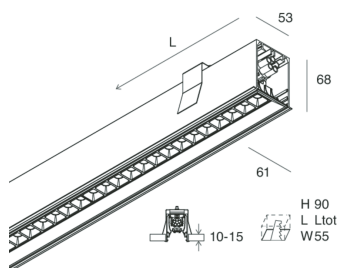

HERO C

108847.02H

novalux

ITALIAN LIGHTING DESIGN SINCE 1948

Features

Use: Indoor
Type of installation: RECESSED INTO PLASTERBOARD
Emission: DIRECT
Optics: MICRO OPTICS
Colour: BLACK
Dimming: PUSH, DALI
Emergency: NO
L: 868mm
A: 61mm
H: 68mm
Made in: ITALY
Warranty: 5 years