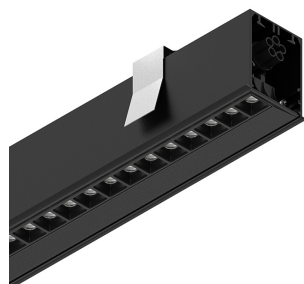

HERO C

108847.02H

novalux

ITALIAN LIGHTING DESIGN SINCE 1948

Features

Use: Indoor
Type of installation: RECESSED INTO PLASTERBOARD
Emission: DIRECT
Optics: MICRO OPTICS
Colour: BLACK
Dimming: PUSH, DALI
Emergency: NO
L: 868mm
A: 61mm
H: 68mm
Made in: ITALY
Warranty: 5 years