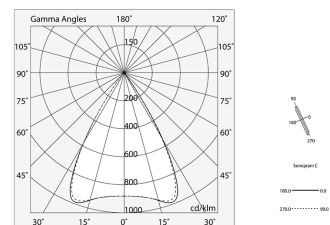

HERO C

108847.02H

novalux

ITALIAN LIGHTING DESIGN SINCE 1948

Features

Use: Indoor
Type of installation: RECESSED INTO PLASTERBOARD
Emission: DIRECT
Optics: MICRO OPTICS
Colour: BLACK
Dimming: PUSH, DALI
Emergency: NO
L: 868mm
A: 61mm
H: 68mm
Made in: ITALY
Warranty: 5 years