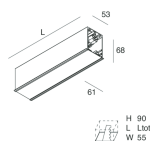

HERO C

108847.02H

novalux

ITALIAN LIGHTING DESIGN SINCE 1948

COMPLETION ACCESSORIES

HERO C: MOD.CIECO 250 NE

108852.02