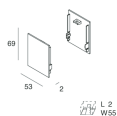

HERO: COPPIA TESTATE CAF