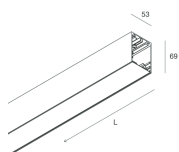

COMPLETION ACCESSORIES

EDY L: MOD. CIECO 1120 CAF

109605.20