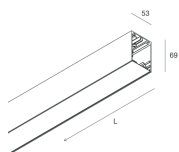

Source

Fitting: E27
Source power: 4X12W MAX

Compliance

CEI EN 60598-1:2015 + A11:2009. IEC 60598-2:2015 2-2

[View more product info](#)

COMPLETION ACCESSORIES

EDY L: MOD. CIECO 1120 CAF

109605.20