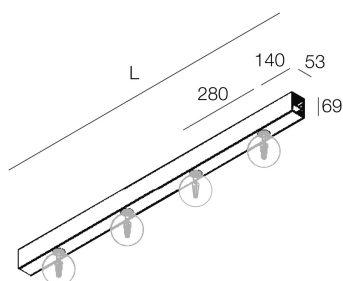

Features

Use: Indoor
Type of installation: SUSPENDED, CEILING MOUNTED
Emission: DIRECT
Colour: CAFFE
L: 1120mm
A: 53mm
H: 69mm
Made in: ITALY
Warranty: 5 years

Tech data

Luminaire input power: 48W
IP: 20
Insulation class: I
Supply voltage: 220-240V 50/60Hz
SELV: No

Source

Fitting: E27
Source power: 4X12W MAX

Compliance

CEI EN 60598-1:2015 + A11:2009. IEC 60598-2:2015 2-2

[View more product info](#)

COMPLETION ACCESSORIES

EDY L: MOD. CIECO 1120 CAF

109605.20