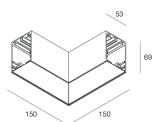

EDY L: MOD. CIECO ANG 150 CAF

109607.20