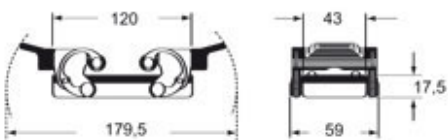

General ordering information

EAN13 code	8015747050869
eCl@ss 8.1	27440202
ETIM 7.0	EC000437

Packaging Information

Packaging length	285,00 mm
Packaging height	170,00 mm
Packaging width	190,00 mm
Packaging weight	2,35 kg
Packaging volume	9,21 dm ³
Packaging description	Carton box
Packaging quantity	10 Pcs
Packaging EAN code	8015747229791
Sub-packaging weight	1,18 kg
Sub-packaging description	Plastic packaging
Sub-packaging quantity	5 Pcs
Sub-packaging EAN barcode	8015747129459

Part number

MAOW 24.40

Catalogue drawings

CHOW (CAOW) MHOW (MAOW)

CHVW (CAVW) MHVW (MAVW)

CHCW G

CHVW G MHVW G

Notes

Dimensions shown in mm are not binding and may be changed without notice.