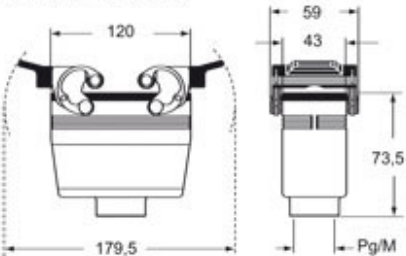

CHVW G MHVW G

Notes

Dimensions shown in mm are not binding and may be changed without notice.